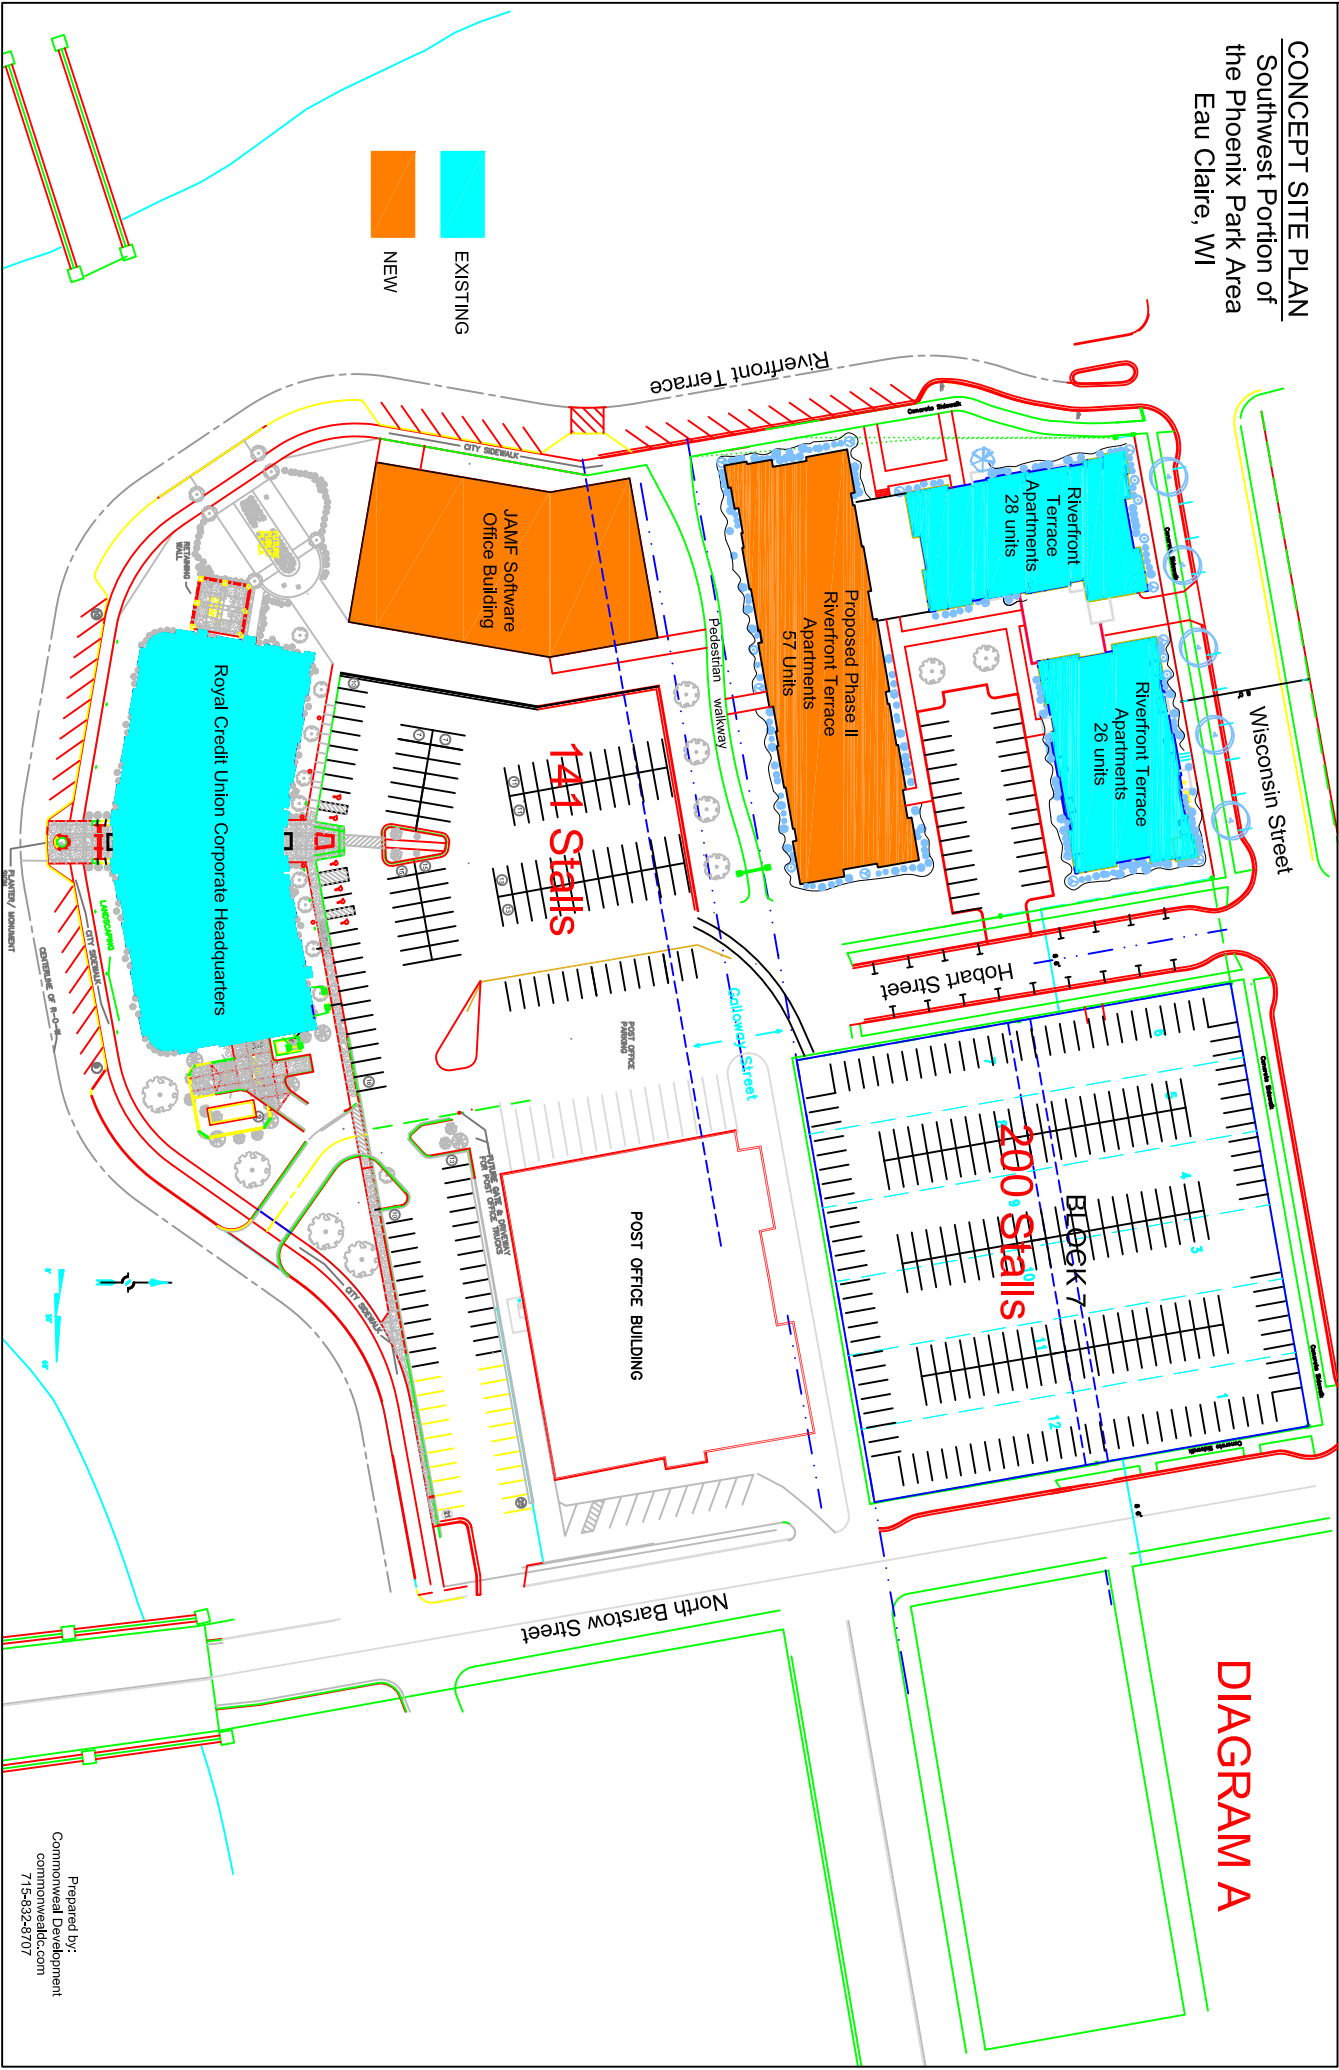

CONCEPT SITE PLAN
 Southwest Portion of
 the Phoenix Park Area
 Eau Claire, WI

DIAGRAM A